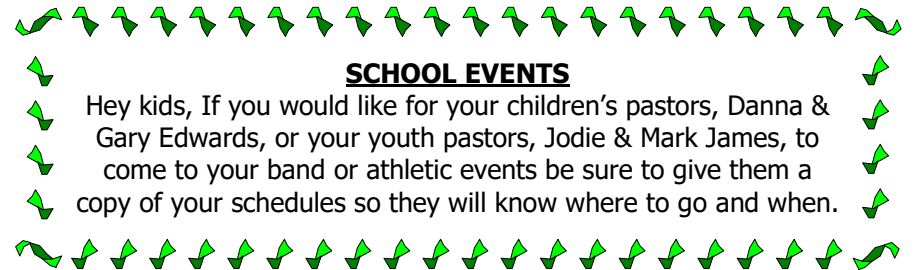

SCHOOL EVENTS

Hey kids, If you would like for your children's pastors, Danna & Gary Edwards, or your youth pastors, Jodie & Mark James, to come to your band or athletic events be sure to give them a copy of your schedules so they will know where to go and when.